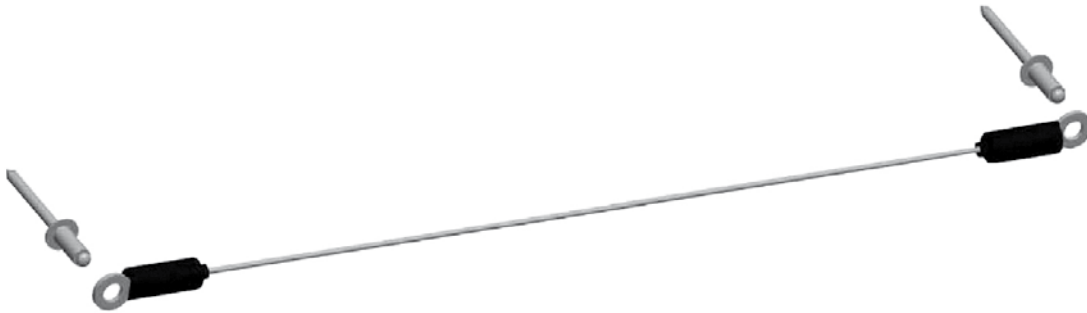

Accessories

Seat width reducing padding	14
Abductor, padded	14
Service kit	15
Tool kit	15

Caster

Item	Art. no.	Description	Qty. / Unit
	471A57=ST005	Caster swivel lock	2 pcs

Item	Art. no.	Description	Qty. / Unit
	471F57=SK030	Caster attachment device	2 pcs

Item	Art. no.	Description	Qty. / Unit
	471H57=SK030	Wheel lock unit, size 1	1 pc.

Item	Art. no.	Description	Qty. / Unit
	471H57=SK020	Hand wheel lock	1 pc.

Tension Cable / Clamping Unit

Item	Art. no.	Description	Qty. / Unit
	471A57=SK022	Tension cable, compl.	2 pcs