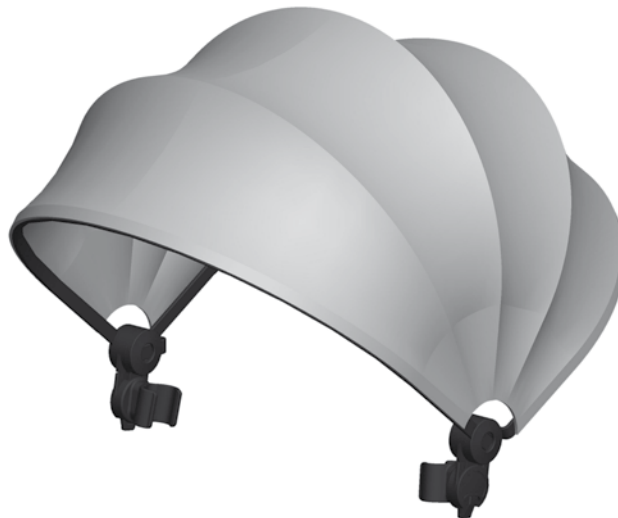

Item	Art. no.	Description	Qty. / Unit
	471S57=SK004	Sun canopy, city green	1 pc.
	471S57=SK005	Sun canopy, city red	1 pc.
	471S57=ST006	Sun canopy adapter	2 pcs