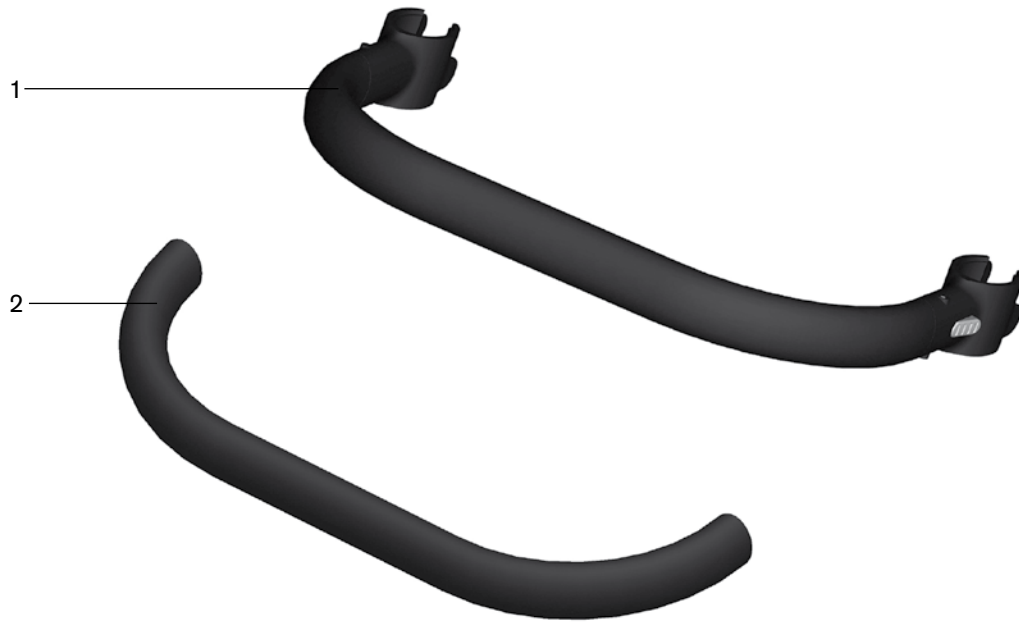

Item	Art. no.	Description	Qty. / Unit
1	471Q57=SK009	Plug-on grabrail, padded, size 1	1 pc.
2	471Q57=ST012	Grabrail protection, size 1	1 pc.