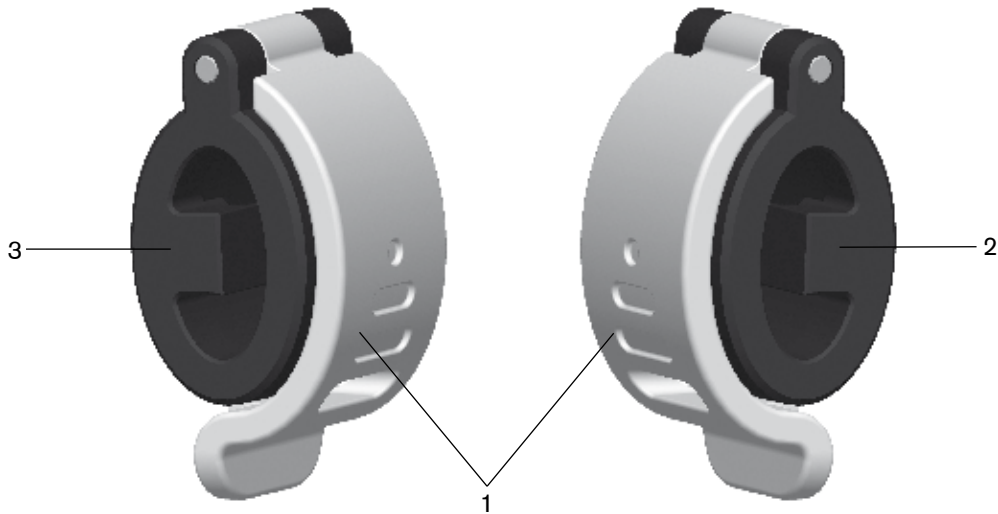

Item	Art. no.	Description	Qty. / Unit
	471H57=SK030	Wheel lock unit, size 1	1 pc.

Item	Art. no.	Description	Qty. / Unit
	471H57=SK020	Hand wheel lock	1 pc.

Tension Cable / Clamping Unit

Item	Art. no.	Description	Qty. / Unit
	471A57=SK022	Tension cable, compl.	2 pcs

Item	Art. no.	Description	Qty. / Unit
1	471D57=PK010	Clamping unit, compl.	1 pair

Item	Art. no.	Description	Qty. / Unit
	471G57=ST030	Rear wheel	2 pcs

Item	Art. no.	Description	Qty. / Unit
	471B57=SK015	Footplate, compl., size 1	1 pc.